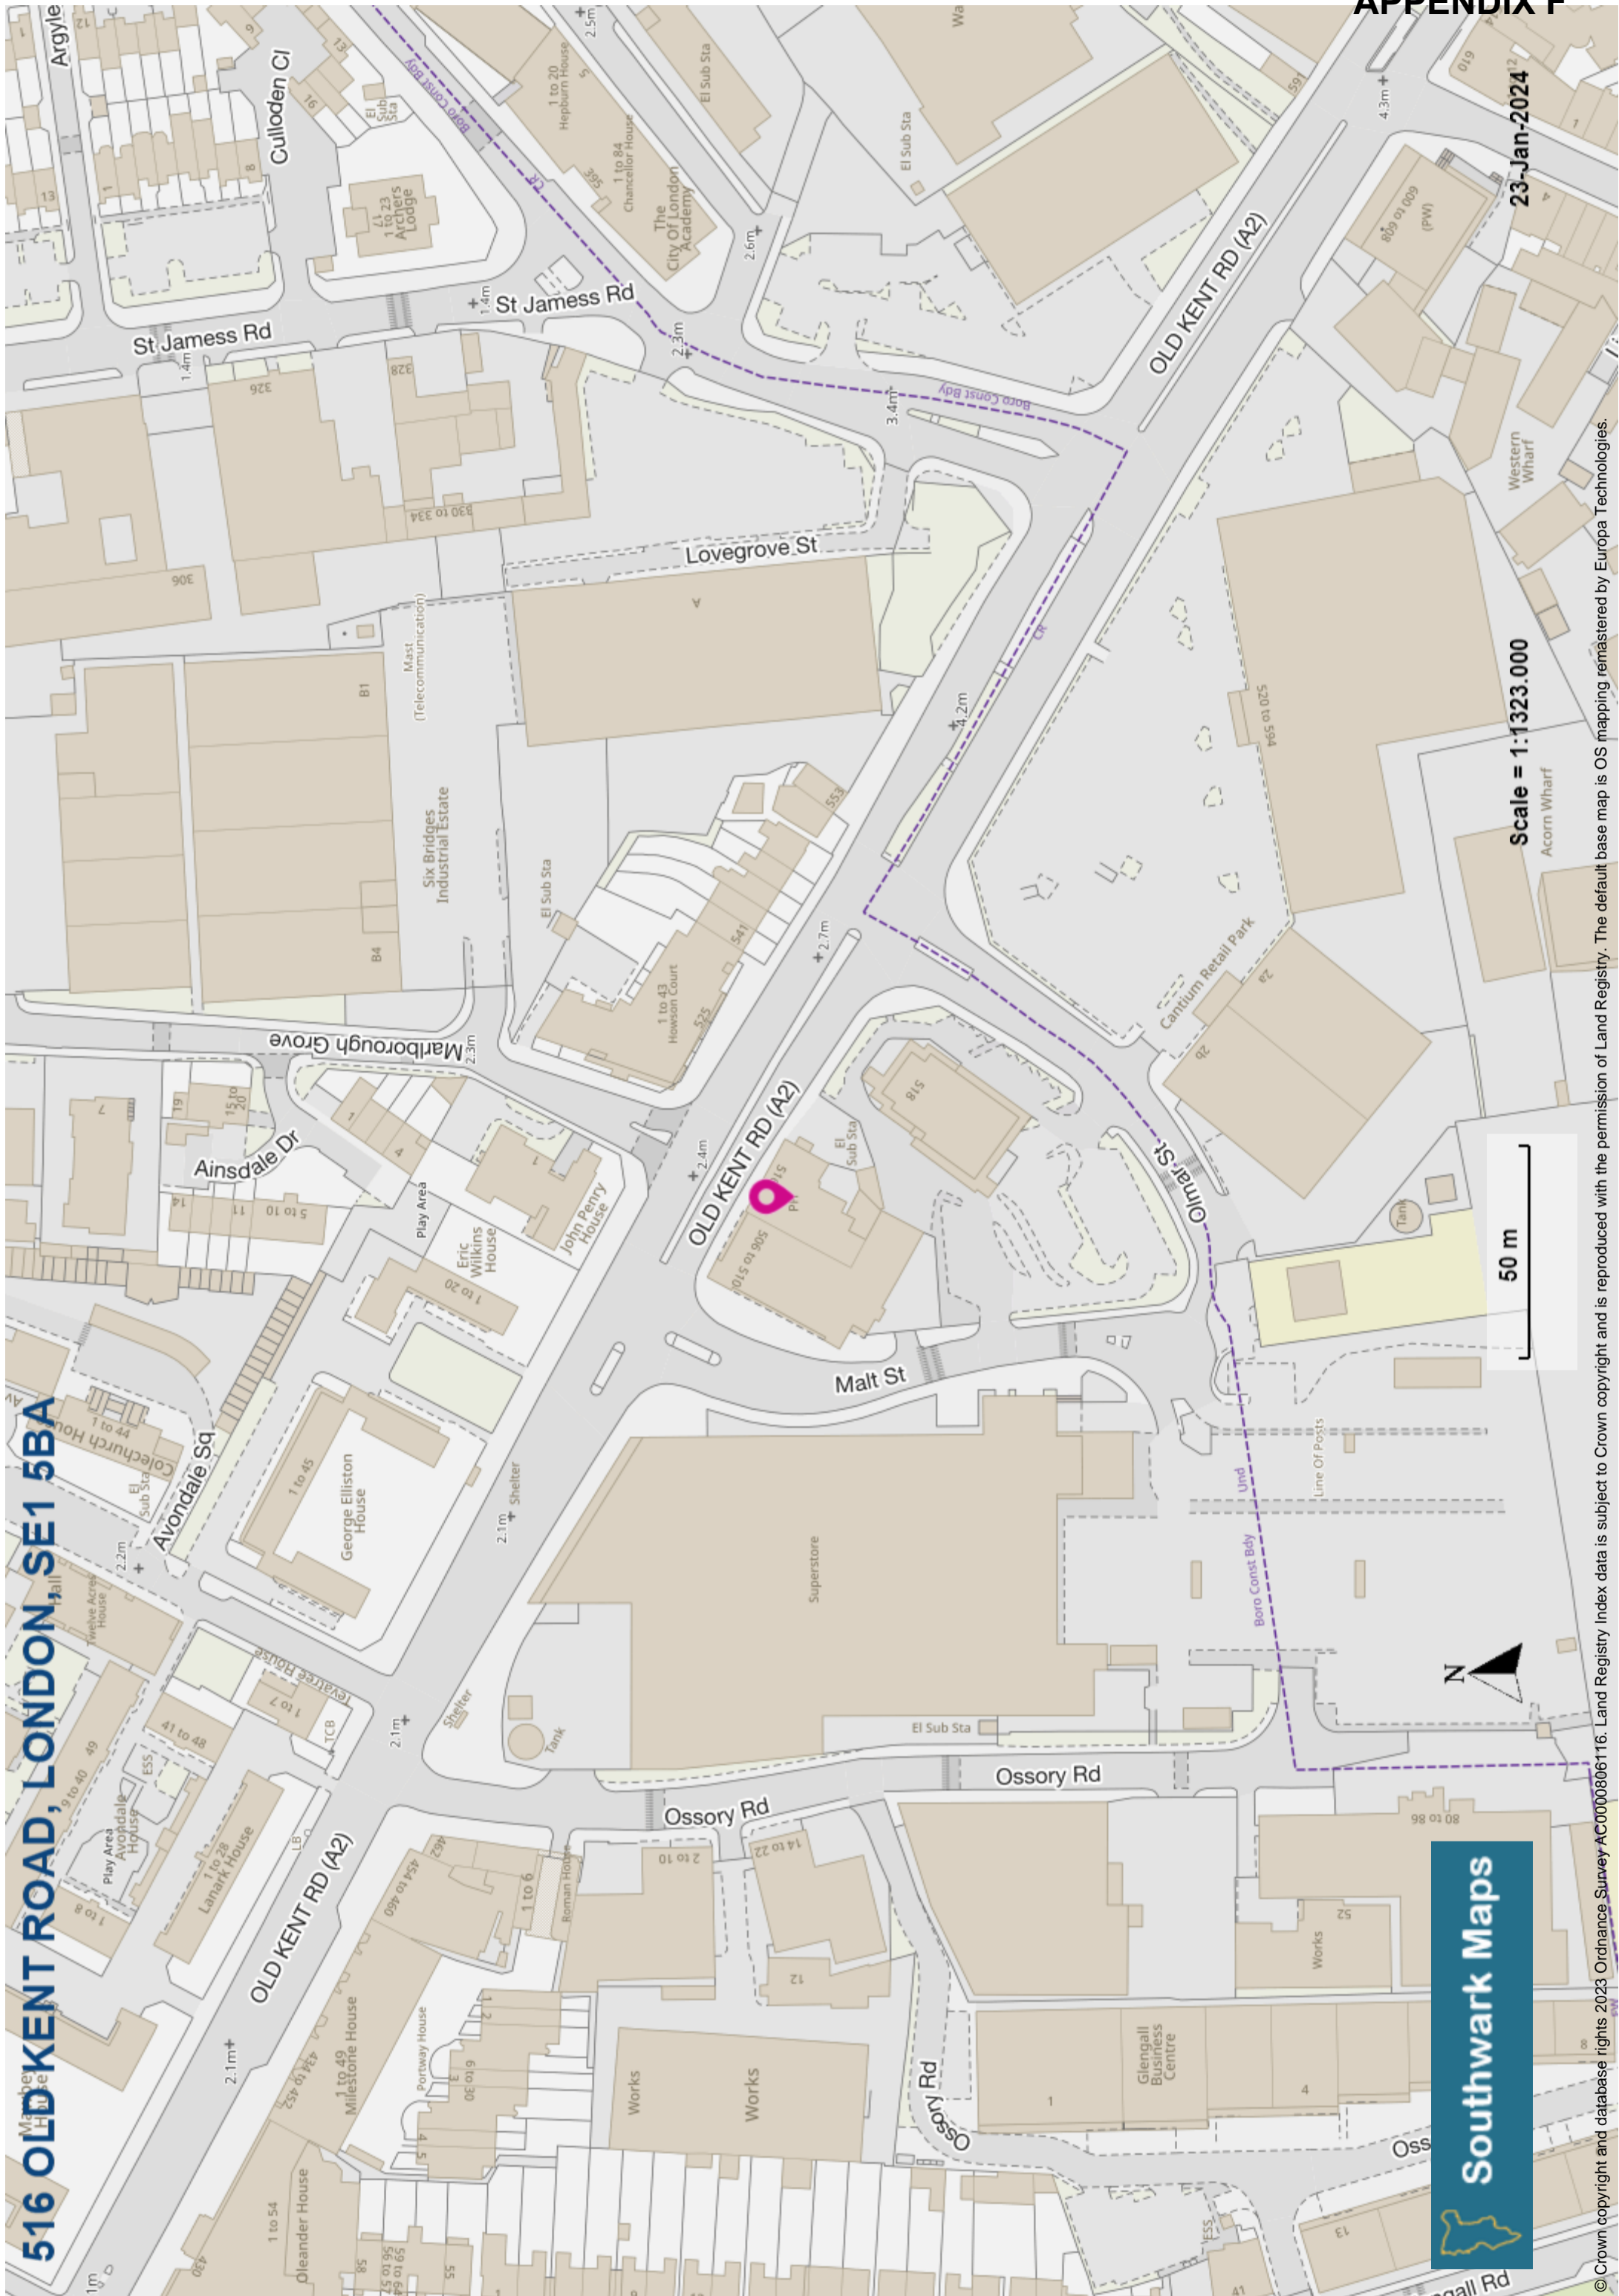

516 OLD KENT ROAD, LONDON, SE1 5BA

23-Jan-2024

Scale = 1:1323.000

50 m

**Southwark Maps**